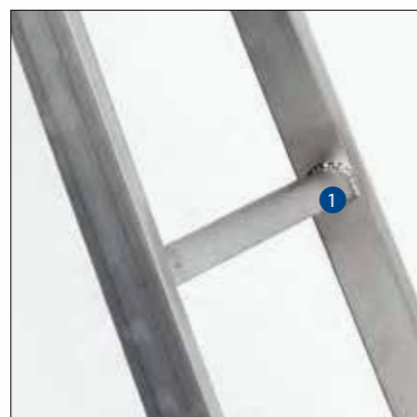

altech supasafe trestles

Altech Supasafe Trestles are manufactured in aluminium making them light yet tough, and come with adjustable or fixed legs. The adjustable legs feature dimpled, high-grade rubber feet and quick release and set clips, while the stiles on every Altech Supasafe Trestle are adequately angled to provide stability, and spaced to support a 450mm wide twin-plank platform.

Altech Supasafe Trestles come in seven different heights, and can be set up as a single bay or as multiple bays, and can be incorporated with Altech's Supasafe Handrail System from a height of 2.4m and beyond.

To easily reach required heights, all Altech Supasafe Trestles have rungs available every 300mm, and all rungs are fluted to provide a safe, anti-slip surface. Telescopic legs allow up to 260mm of height variation, while adjustment every 20mm ensures stability on uneven ground.

Options and Specifications

Available in heights of 1.2, 1.8m, 2.4m, 3.0m, 3.6m, 4.2m and 4.8m.

Choose from fixed or adjustable legs.

Can be set up as a single bay or as multiple bays.

Supasafe Trestle System is Industrial Duty Rated and provides a 225kg WLL.

Conforms to Australian and New Zealand standards, AS/NZS 1892.1:1996

All rungs are fluted to provide a safe, anti-slip surface