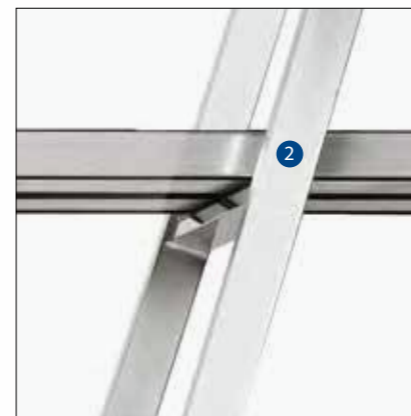

To easily reach required heights, all Altech Supasafe Trestles have rungs available every 300mm, and all rungs are fluted to provide a safe, anti-slip surface. Telescopic legs allow up to 260mm of height variation, while adjustment every 20mm ensures stability on uneven ground.

Options and Specifications

Available in heights of 1.2, 1.8m, 2.4m, 3.0m, 3.6m, 4.2m and 4.8m.

Choose from fixed or adjustable legs.

Can be set up as a single bay or as multiple bays.

Supasafe Trestle System is Industrial Duty Rated and provides a 225kg WLL.

Conforms to Australian and New Zealand standards, AS/NZS 1892.1:1996

All rungs are fluted to provide a safe, anti-slip surface

The stiles on every Altech Supasafe Trestle are spaced to support a 450mm wide twin-plank platform

Positive stops ensure trestle opens to ideal angle

The adjustable legs feature dimpled, high-grade rubber feet and quick release clips